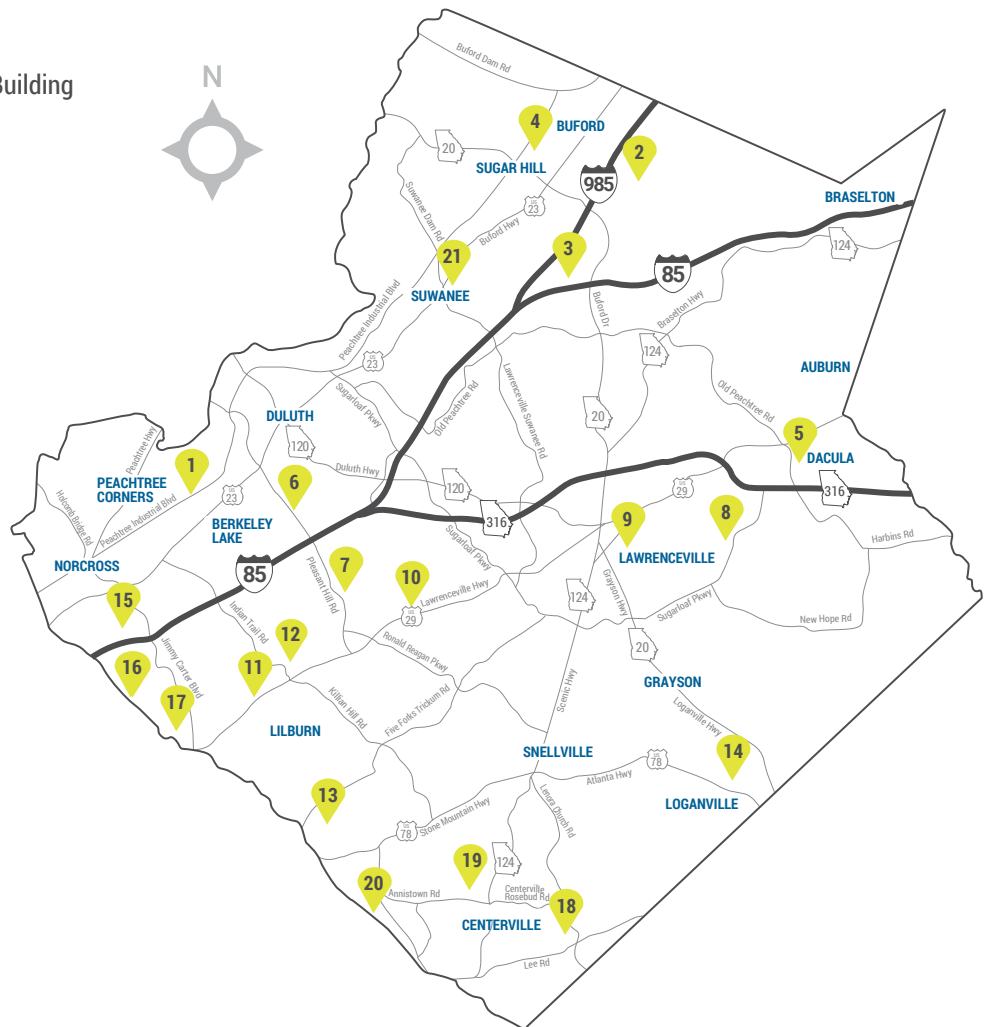

- 9 Rhodes Jordan Park  
Multipurpose Field  
100 East Crogan Street

- 10 Sweet Water Park  
800 Bethesda School Road

**LILBURN**

- 11 Bryson Park  
5075 Lawrenceville Highway  
Route 30, Stop 910
- 12 Lilburn Activity Building  
788 Hillcrest Road  
Route 30, Stop 262 & 889
- 13 Mountain Park Park Depot  
5050 Five Forks-Trickum Road

**LOGANVILLE**

- 14 Vines Park  
3500 Oak Grove Road

**NORCROSS**

- 15 Best Friend Park Gym  
6224 Jimmy Carter Boulevard  
Route 35, Stop 407 & 906

- 16 Graves Park  
1540 Graves Road  
Route 20, Stop 894

- 17 Lucky Shoals Park  
Community Recreation Center  
4651 Britt Road

**SNELLVILLE**

- 18 Lenora Park Gym  
4515 Lenora Church Road

- 19 OneStop Centerville  
3025 Bethany Church Road

**STONE MOUNTAIN**

- 20 DeShong Park  
2859 North DeShong Road

**SUWANEЕ**

- 21 George Pierce Park  
Community Recreation Center  
55 Buford Highway

**770.822.8840**  
**GwinnettSummerMeals.com**

**MyGCTransit.com**  
For real-time bus tracking  
Seguimiento de autobuses en tiempo real  
실시간 버스 운행 확인